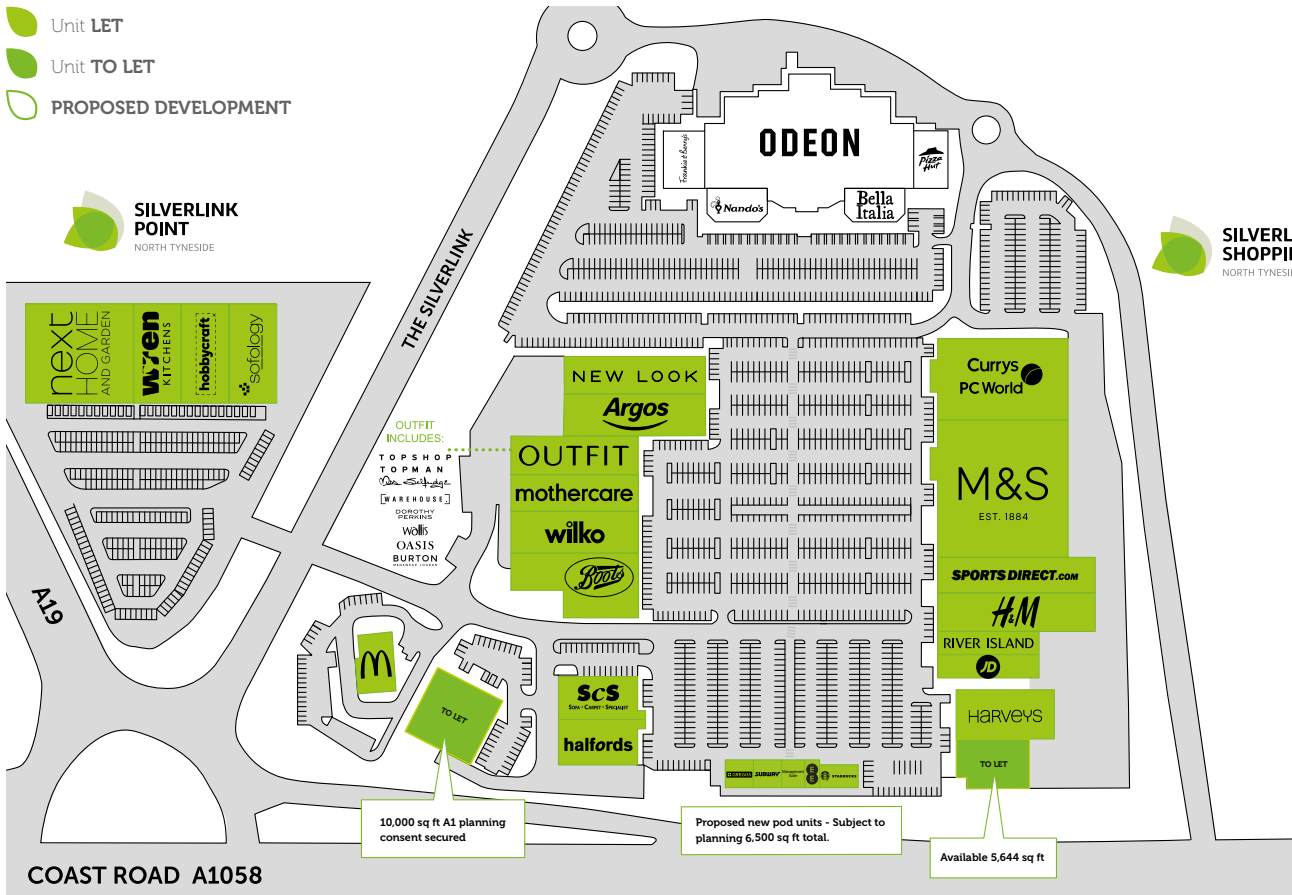

-  Unit LET
-  Unit TO LET
-  PROPOSED DEVELOPMENT

**SILVERLINK POINT**  
NORTH TYNESIDE

**SILVERLINK SHOPPING PARK**  
NORTH TYNESIDE

COAST ROAD A1058